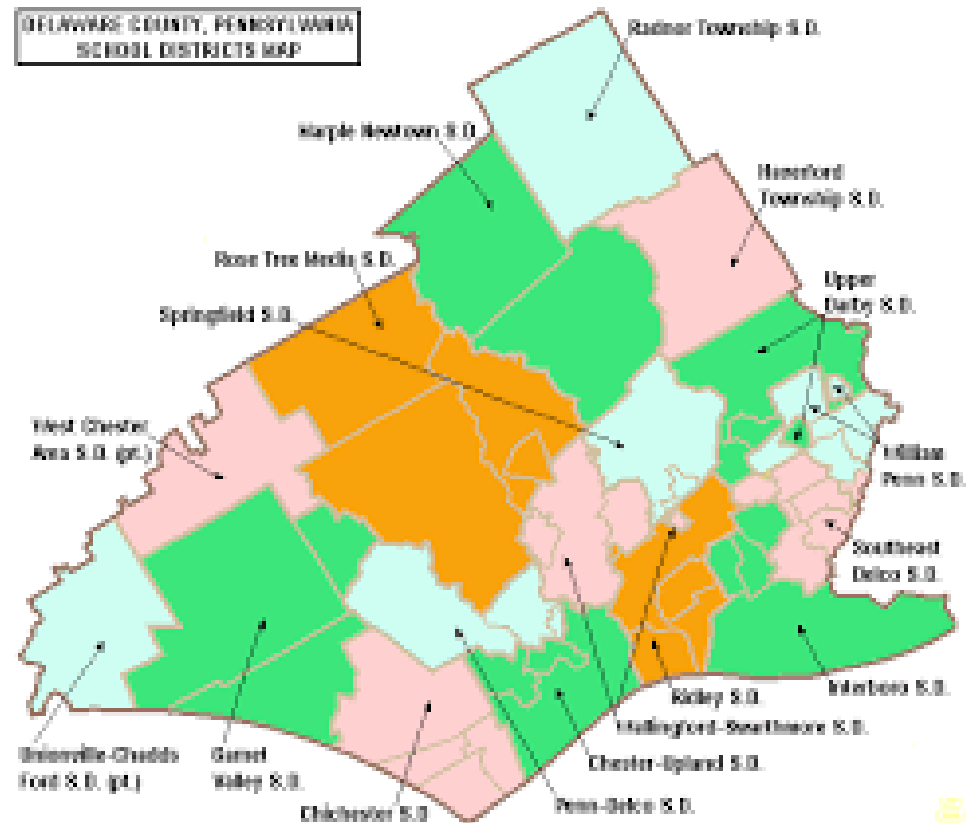

Delaware County Records and Historical Information by Keith Lockhart

This session focused specifically on Delaware County, PA records--where to find them, what they mean, and why they are important to genealogical research.

Keith Lockhart is a lifelong Ridley Township resident and a graduate of Penn State University. He has written numerous booklets on the history of the area and for many years penned a history column for *Towne Talk*. He has also shared his vast knowledge of local history through articles for both the *Philadelphia Inquirer* and the *Daily Times* newspapers.

Keith Lockhart's collection contains many rare books and booklets on Delaware County PA history that are not available anywhere else. These booklets run the gamut from the *Delaware County Society to Detect Horse Thieves in 1850* to *Prospectus's for Delaware County Businesses*.